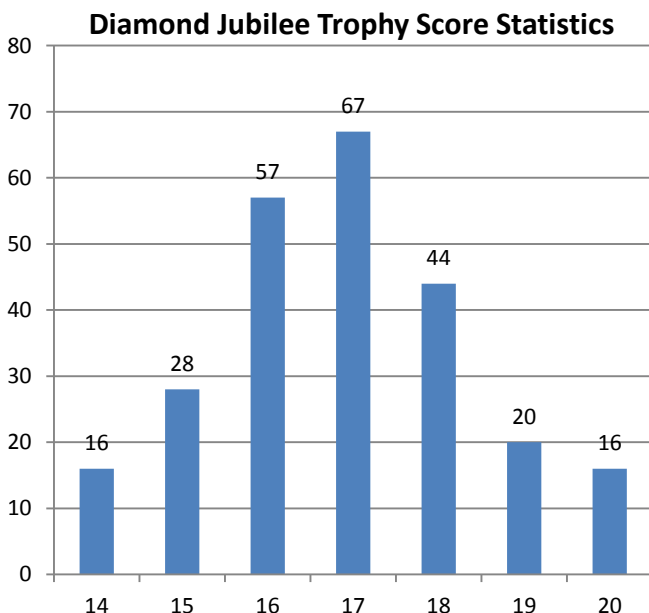

Diamond Jubilee Trophy Statistics

Total of 31 clubs entered

Total of 248 images submitted

Marks awarded by the Judge

Mark given	14	15	16	17	18	19	20
Number given	13	21	49	60	38	18	15
% by Mark	5%	8%	20%	24%	15%	7%	6%